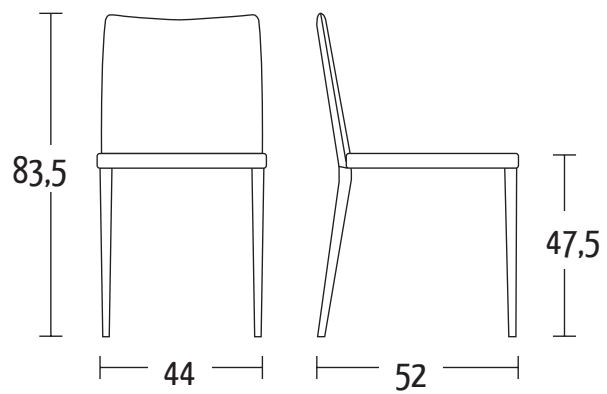

Misure (cm)

ALTACOM

REV.02 | APRILE 2021

Finiture | Finitions | Finishes

Ecopelle | Eco - cuir | Soft eco - leather

Ecopelle Nabuk | Eco - cuir Nabuk | Soft eco - leather Nabuk

EC01 Bianco

NB07 Grigio