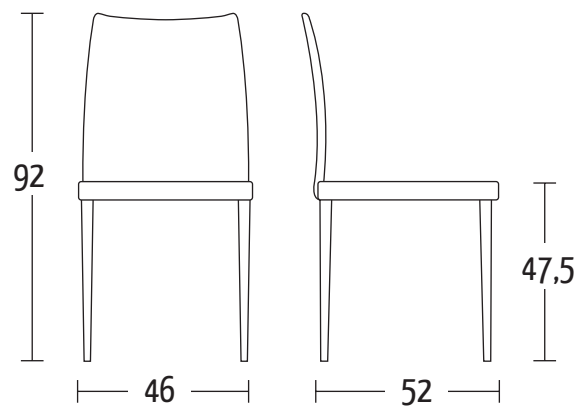

Misure (cm)

ALTACOM

REV.02 | APRILE 2021

Finiture | Finitions | Finishes

Ecopelle | Eco - cuir | Soft eco - leather

Ecopelle Nabuk | Eco - cuir Nabuk | Soft eco - leather Nabuk

EC01 Bianco

NB07 Grigio